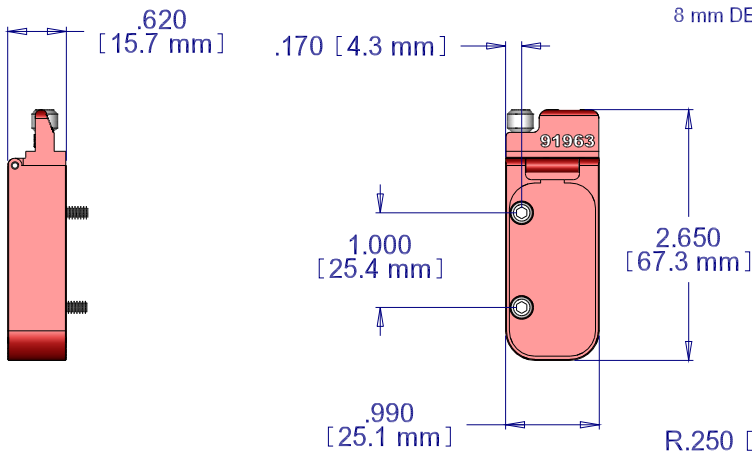

# RED E VAULT

WWW.RED E VAULT.COM

TAP 6-32  
.375 DEEP  
2 PLC'S  
OR 3 mm X .05  
8 mm DEEP

WWW.RED E VAULT.COM PH 888-789-1415