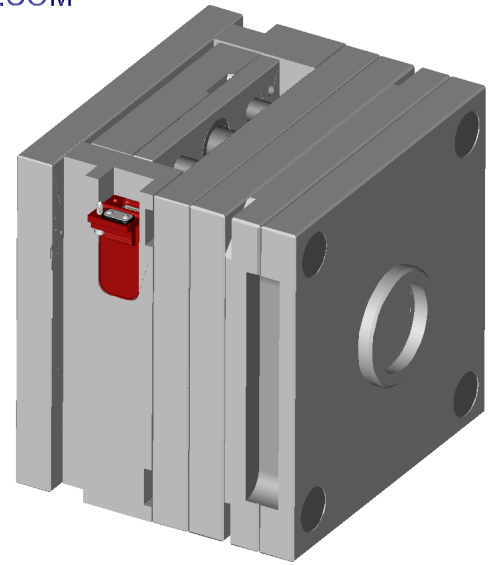

# RED E VAULT

WWW.RED E VAULT.COM

TAP 6-32  
.375 DEEP  
2 PLC'S  
OR 3 mm X .05  
8 mm DEEP

WWW.RED E VAULT.COM PH 888-789-1415