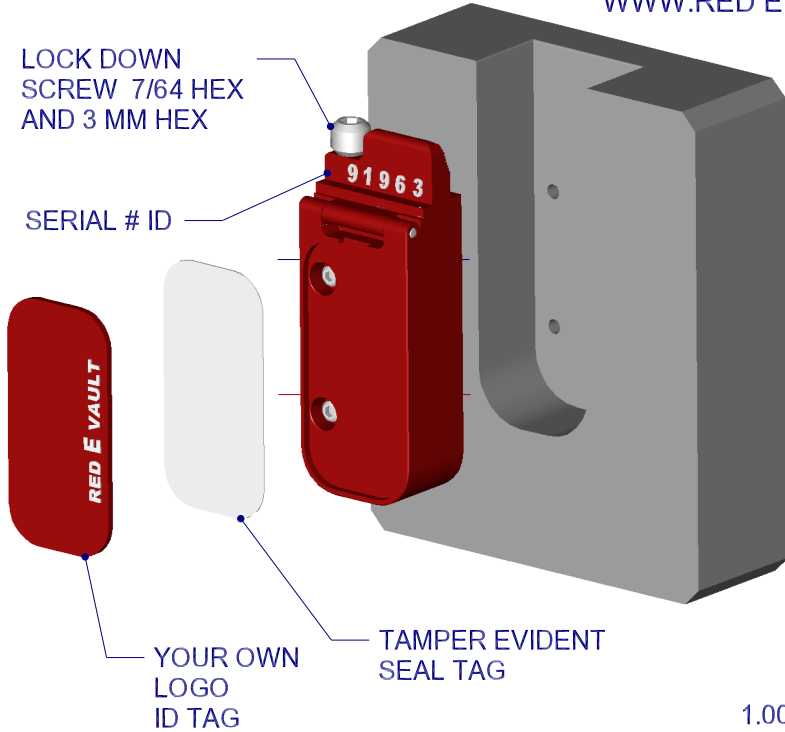

# RED E VAULT

WWW.RED E VAULT.COM

TAP 6-32  
.375 DEEP  
2 PLC'S  
OR 3 mm X .05  
8 mm DEEP

WWW.RED E VAULT.COM PH 888-789-1415