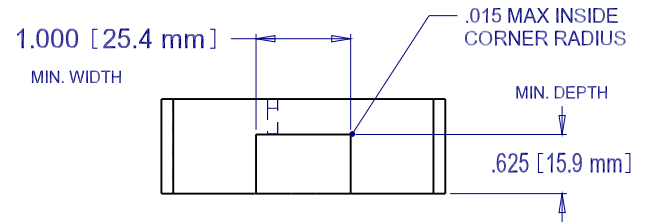

# RED E VAULT

WWW.RED E VAULT.COM

TAP 6-32  
.375 DEEP  
2 PLC'S  
OR 3 mm X .05  
8 mm DEEP

WWW.RED E VAULT.COM PH 888-789-1415