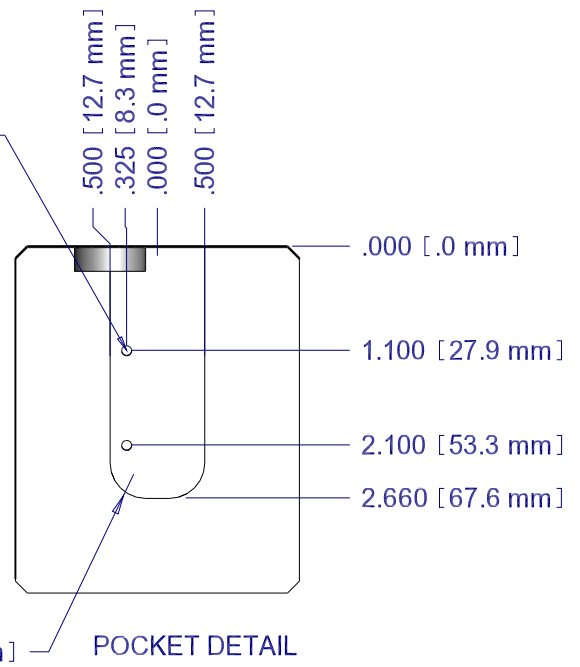

# RED E VAULT

WWW.RED E VAULT.COM

TAP 6-32  
.375 DEEP  
2 PLC'S  
OR 3 mm X .05  
8 mm DEEP

WWW.RED E VAULT.COM PH 888-789-1415