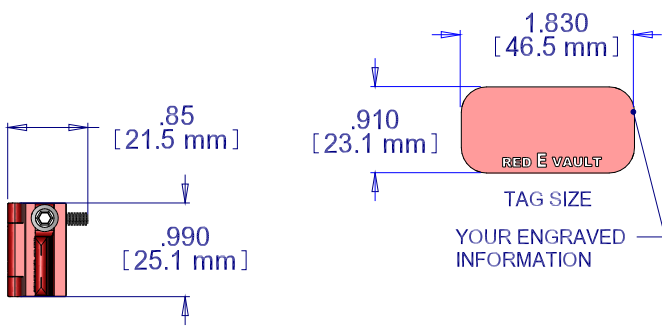

# RED E VAULT

WWW.RED E VAULT.COM

TAP 6-32  
.375 DEEP  
2 PLC'S  
OR 3 mm X .05  
8 mm DEEP

WWW.RED E VAULT.COM PH 888-789-1415